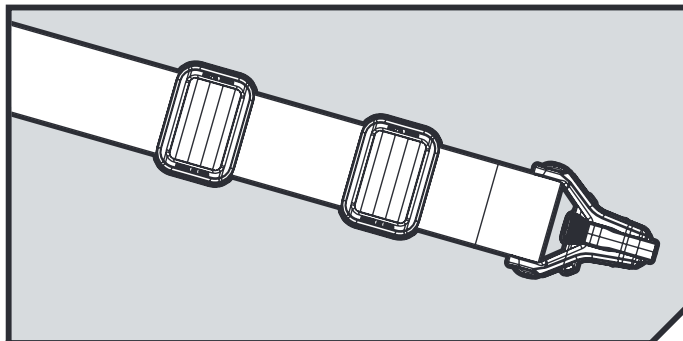

## Paraclip™

- ⚠ **WARNING:** BEFORE STARTING, MAKE SURE THE WEAPON IS UNLOADED, THE CHAMBER IS EMPTY, AND THE SAFETY ENGAGED.
- ⚠ **CAUTION:** PLEASE READ ALL INSTRUCTIONS BEFORE PROCEEDING. COMPONENTS UNDER SPRING PRESSURE MAY EJECT FORCEFULLY AND COULD CAUSE INJURY.
- ⚠ **WARNING:** OBSERVE SAFE FIREARM HANDLING PRACTICES AT ALL TIMES. FAILURE TO DO SO MAY RESULT IN SERIOUS BODILY INJURY OR DEATH. MAGPUL INDUSTRIES SHALL NOT BE RESPONSIBLE FOR INJURY, DEATH OR PROPERTY DAMAGE RESULTING FROM FAULTY INSTALLATION, MISUSE, ILLEGAL USE, OR MODIFICATION OF THIS PRODUCT.

### ASSEMBLY INSTRUCTIONS

To connect the *Paraclip* to the sling, run the end of the *MS1* through the *Paraclip* and then back through the *Fit Buckle(s)*. Double the webbing back through the upper *Fit Buckle* if possible.